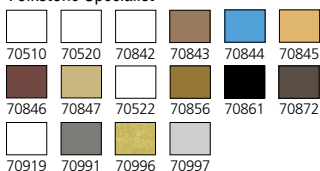

REF. 70102

Folkstone Specialist