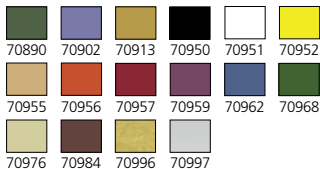

Non Dead Chaos

REF. 70108

Colores Panzer / Panzer Colors

REF. 70124

8 Colores Piel / 8 Face & Skintones

16 UNIDADES - 16 UNITS

REF. 70101

Folkstone Basics

REF. 70110

Colores Napoleónicos / Napoleonicos

REF. 70111

Guerra Civil Americana / American Civil War

REF. 70112

16 Wargame Especial / 16 Wargames Special

REF. 70114

WWII Alemán Cam. / WWII German Camouflage

REF. 70125

16 Colores Piel / 16 Face & Skintones

REF. 70140

Colores Básicos U.S.A. / Basic Colors U.S.A.

REF. 70141

Colores Tierra / Earthtones

REF. 70142

Colores Edad Media / Medieval Colors

REF. 70144

Colores Equestres / Equestrian Colors

MODEL COLOR

16 UNIDADES - 16 UNITS

REF. 70145

Indios Americanos / Native Americans

REF. 70146

Náutico (Edad Vapor) / Naval (Steam Era)