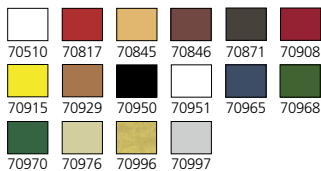

REF. 70148

Revolución Americana / American Revolution