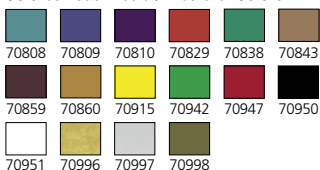

Non Dead Chaos

REF. 70108

Colores Panzer / Panzer Colors

REF. 70124

8 Colores Piel / 8 Face & Skintones

16 UNIDADES - 16 UNITS

REF. 70101

Folkstone Basics

REF. 70110

Colores Napoleónicos / Napoleonicos

REF. 70111

Guerra Civil Americana / American Civil War

REF. 70112

16 Wargame Especial / 16 Wargames Special

REF. 70114

WWII Alemán Cam. / WWII German Camouflage

REF. 70125

16 Colores Piel / 16 Face & Skintones

REF. 70140

Colores Básicos U.S.A. / Basic Colors U.S.A.

REF. 70141

Colores Tierra / Earthtones

REF. 70142

Colores Edad Media / Medieval Colors

REF. 70144

Colores Equestres / Equestrian Colors

MODEL COLOR

16 UNIDADES - 16 UNITS

REF. 70145

Indios Americanos / Native Americans

REF. 70146

Náutico (Edad Vapor) / Naval (Steam Era)