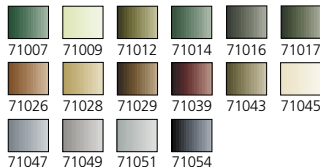

REF. 70125

16 Colores Piel / 16 Face & Skintones

REF. 70140

Colores Básicos U.S.A. / Basic Colors U.S.A.

REF. 70141

Colores Tierra / Earthtones

REF. 70142

Colores Edad Media / Medieval Colors

REF. 70173

72 COLORES MILITARES / 72 MILITARY COLORS

Véase colores marcados  en el catálogo.
See colors with  on the catalogue.

Contiene / Contents

- 72 Colores Model Color
- 2 Mediums
- 3 Pinceles de Toray
- Carta de Colores
- 72 Basic Colors of Model Color
- 2 Mediums
- 3 Toray Brushes
- Color Chart

REF. 71176

Colores Metálicos / Metallic Colors

16 UNIDADES - 16 UNITS

REF. 71179

WWII Alemán / WWII German

REF. 71181

Efectos Metálicos / Metallic Effects

REF. 71178

Colores Básicos / Basic Color Set

REF. 71180

WWII Aliados / WWII Allied

REF. 71190

"Extreme Modelling" Tank Set

MODEL AIR

MALETINES - PLASTIC CASE

REF. 71170