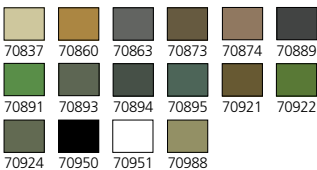

Non Dead Chaos

REF. 70108

Colores Panzer / Panzer Colors

REF. 70124

8 Colores Piel / 8 Face & Skintones

16 UNIDADES - 16 UNITS

REF. 70101

Folkstone Basics

REF. 70102

Folkstone Specialist

REF. 70107

WWII Alemán / WWII German

MODEL COLOR

16 UNIDADES - 16 UNITS

REF. 70109

WWII Aliados / WWII Allies

REF. 70110

Colores Napoleónicos / Napoleonicos

REF. 70111

Guerra Civil Americana / American Civil War

REF. 70112

16 Wargame Especial / 16 Wargames Special

REF. 70114

WWII Alemán Cam. / WWII German Camouflage

REF. 70125

16 Colores Piel / 16 Face & Skintones

REF. 70140

Colores Básicos U.S.A. / Basic Colors U.S.A.

REF. 70141

Colores Tierra / Earthtones

REF. 70142

Colores Edad Media / Medieval Colors