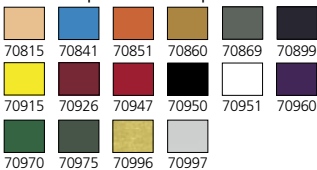

Non Dead Chaos

REF. 70108

Colores Panzer / Panzer Colors

REF. 70124

8 Colores Piel / 8 Face & Skintones

16 UNIDADES - 16 UNITS

REF. 70101

Folkstone Basics

REF. 70102

Folkstone Specialist

REF. 70107

WWII Alemán / WWII German

MODEL COLOR

16 UNIDADES - 16 UNITS

REF. 70109

WWII Aliados / WWII Allies

REF. 70110

Colores Napoleónicos / Napoleonicos

REF. 70111

Guerra Civil Americana / American Civil War

REF. 70112

16 Wargame Especial / 16 Wargames Special

REF. 70114

WWII Alemán Cam. / WWII German Camouflage

REF. 70125

16 Colores Piel / 16 Face & Skintones

REF. 70140

Colores Básicos U.S.A. / Basic Colors U.S.A.

REF. 70141

Colores Tierra / Earthtones

REF. 70142

Colores Edad Media / Medieval Colors