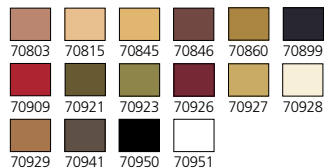

Non Dead Chaos

REF. 70108

Colores Panzer / Panzer Colors

REF. 70124

8 Colores Piel / 8 Face & Skintones

16 UNIDADES - 16 UNITS

REF. 70101

Folkstone Basics

REF. 70110

Colores Napoleónicos / Napoleonicos

REF. 70111

Guerra Civil Americana / American Civil War

REF. 70112

16 Wargame Especial / 16 Wargames Special

REF. 70114

WWII Alemán Cam. / WWII German Camouflage

REF. 70125

16 Colores Piel / 16 Face & Skintones

REF. 70140

Colores Básicos U.S.A. / Basic Colors U.S.A.

REF. 70141

Colores Tierra / Earthtones

REF. 70142

Colores Edad Media / Medieval Colors

REF. 70144

Colores Equestres / Equestrian Colors

MODEL COLOR

16 UNIDADES - 16 UNITS

REF. 70145

Indios Americanos / Native Americans

REF. 70146

Náutico (Edad Vapor) / Naval (Steam Era)