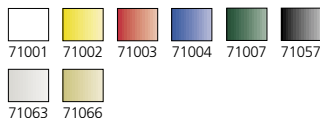

REF. 70125

16 Colores Piel / 16 Face & Skintones

REF. 70140

Colores Básicos U.S.A. / Basic Colors U.S.A.

REF. 70141

Colores Tierra / Earthtones

REF. 70142

Colores Edad Media / Medieval Colors

REF. 70173

72 COLORES MILITARES / 72 MILITARY COLORS

Véase colores marcados  en el catálogo.
See colors with  on the catalogue.

Contiene / Contents

- 72 Colores Model Color
- 2 Mediums
- 3 Pinceles de Toray
- Carta de Colores
- 72 Basic Colors of Model Color
- 2 Mediums
- 3 Toray Brushes
- Color Chart

MODEL AIR

8 UNIDADES - 8 UNITS SETS

REF. 71175

WWII Alemán / WWII German Starter Set

REF. 71177

Colores Panzer / Panzer Colors

REF. 71174

Colores Básicos / Basic Colors

REF. 71176

Colores Metálicos / Metallic Colors

16 UNIDADES - 16 UNITS

REF. 71179

WWII Alemán / WWII German

REF. 71181

Efectos Metálicos / Metallic Effects

REF. 71178