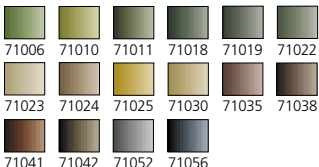

REF. 70125

16 Colores Piel / 16 Face & Skintones

REF. 70140

Colores Básicos U.S.A. / Basic Colors U.S.A.

REF. 70141

Colores Tierra / Earthtones

REF. 70142

Colores Edad Media / Medieval Colors

REF. 70173

72 COLORES MILITARES / 72 MILITARY COLORS

Véase colores marcados  en el catálogo.
See colors with  on the catalogue.

Contiene / Contents

- 72 Colores Model Color
- 2 Mediums
- 3 Pinceles de Toray
- Carta de Colores
- 72 Basic Colors of Model Color
- 2 Mediums
- 3 Toray Brushes
- Color Chart

REF. 71176

Colores Metálicos / Metallic Colors

16 UNIDADES - 16 UNITS

REF. 71179

WWII Alemán / WWII German

REF. 71181

Efectos Metálicos / Metallic Effects

REF. 71178

Colores Básicos / Basic Color Set

REF. 71180

WWII Aliados / WWII Allied

REF. 71190

"Extreme Modelling" Tank Set

MODEL AIR

MALETINES - PLASTIC CASE

REF. 71170