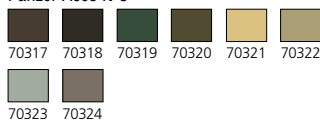

REF. 70126

Panzer Aces N°3