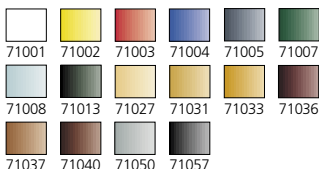

REF. 70125

16 Colores Piel / 16 Face & Skintones

REF. 70140

Colores Básicos U.S.A. / Basic Colors U.S.A.

REF. 70141

Colores Tierra / Earthtones

REF. 70142

Colores Edad Media / Medieval Colors

REF. 70173

72 COLORES MILITARES / 72 MILITARY COLORS

Véase colores marcados  en el catálogo.
See colors with  on the catalogue.

Contiene / Contents

- 72 Colores Model Color
- 2 Mediums
- 3 Pinceles de Toray
- Carta de Colores
- 72 Basic Colors of Model Color
- 2 Mediums
- 3 Toray Brushes
- Color Chart

REF. 71176

Colores Metálicos / Metallic Colors

16 UNIDADES - 16 UNITS

REF. 71179

WWII Alemán / WWII German

REF. 71181

Efectos Metálicos / Metallic Effects

REF. 71178

Colores Básicos / Basic Color Set

REF. 71180

WWII Aliados / WWII Allied

REF. 71190

"Extreme Modelling" Tank Set

MODEL AIR

MALETINES - PLASTIC CASE

REF. 71170