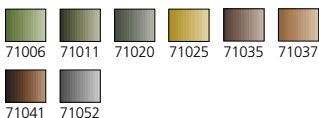

REF. 70125

16 Colores Piel / 16 Face & Skintones

REF. 70140

Colores Básicos U.S.A. / Basic Colors U.S.A.

REF. 70141

Colores Tierra / Earthtones

REF. 70142

Colores Edad Media / Medieval Colors

REF. 70173

72 COLORES MILITARES / 72 MILITARY COLORS

Véase colores marcados  en el catálogo.
See colors with  on the catalogue.

Contiene / Contents

- 72 Colores Model Color
- 2 Mediums
- 3 Pinceles de Toray
- Carta de Colores
- 72 Basic Colors of Model Color
- 2 Mediums
- 3 Toray Brushes
- Color Chart

MODEL AIR

8 UNIDADES - 8 UNITS SETS

REF. 71175

WWII Alemán / WWII German Starter Set

REF. 71177

Colores Panzer / Panzer Colors

REF. 71174

Colores Básicos / Basic Colors

REF. 71176

Colores Metálicos / Metallic Colors

16 UNIDADES - 16 UNITS

REF. 71179

WWII Alemán / WWII German

REF. 71181

Efectos Metálicos / Metallic Effects

REF. 71178