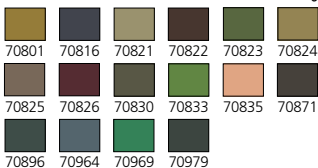

Non Dead Chaos

REF. 70108

Colores Panzer / Panzer Colors

REF. 70124

8 Colores Piel / 8 Face & Skintones

16 UNIDADES - 16 UNITS

REF. 70101

Folkstone Basics

REF. 70110

Colores Napoleónicos / Napoleonicos

REF. 70111

Guerra Civil Americana / American Civil War

REF. 70112

16 Wargame Especial / 16 Wargames Special

REF. 70114

WWII Alemán Cam. / WWII German Camouflage

REF. 70125

16 Colores Piel / 16 Face & Skintones

REF. 70140

Colores Básicos U.S.A. / Basic Colors U.S.A.

REF. 70141

Colores Tierra / Earthtones

REF. 70142

Colores Edad Media / Medieval Colors

REF. 70144

Colores Equestres / Equestrian Colors

MODEL COLOR

16 UNIDADES - 16 UNITS

REF. 70145

Indios Americanos / Native Americans

REF. 70146

Náutico (Edad Vapor) / Naval (Steam Era)