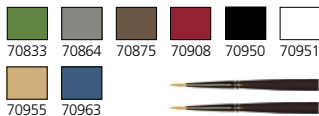

REF. 70125

16 Colores Piel / 16 Face & Skintones

REF. 70140

Colores Básicos U.S.A. / Basic Colors U.S.A.

REF. 70141

Colores Tierra / Earthtones

REF. 70142

Colores Edad Media / Medieval Colors

REF. 70144

Colores Equestres / Equestrian Colors

MODEL COLOR

16 UNIDADES - 16 UNITS

REF. 70145

Indios Americanos / Native Americans

REF. 70146

Náutico (Edad Vapor) / Naval (Steam Era)

REF. 70147

Colonial Americano / American Colonial

REF. 70148

Revolución Americana / American Revolution

CAJAS - BOX SETS

REF. 70178

INTRO 8 MODEL COLOR / INTRO 8 MODEL COLOR

Contiene / Contents

- 8 Colores Primarios
- 2 Pinceles de Toray
- Paleta
- Figura de Plástico
- Carta de Colores
- 8 Primary Colors
- 2 Toray brushes
- Palette
- Plastic Figure
- Color Chart

MODEL COLOR

CAJAS - BOX SETS

REF. 73099