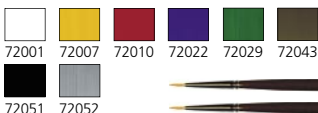

REF. 70125

16 Colores Piel / 16 Face & Skintones

REF. 70140

Colores Básicos U.S.A. / Basic Colors U.S.A.

REF. 70141

Colores Tierra / Earthtones

REF. 70142

Colores Edad Media / Medieval Colors

GAME COLOR

8 UNIDADES - 8 UNITS SETS

REF. 72295

Tonos Piel / Skintones

REF. 72296

8 Tintas Game Color / 8 Game Inks

16 UNIDADES - 16 UNITS SETS

REF. 72297

Game Color Specialist Set

REF. 72298

Game Color Advanced Set

REF. 72299

Game Color Introduction Set

GAME COLOR

CAJAS - BOX SETS

REF. 72208

INTRO 8 GAME COLOR / INTRO 8 GAME COLOR

Contiene / Contents

- 8 Colores Primarios
- 2 Pinceles de Toray
- Paleta
- Figura de Plástico
- Carta de Colores
- 8 Primary Colors
- 2 Toray Brushes
- Palette
- Plastic Figure
- Color Chart