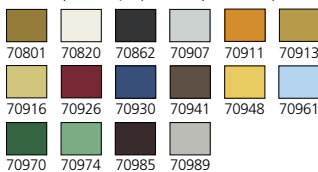

Non Dead Chaos

REF. 70108

Colores Panzer / Panzer Colors

REF. 70124

8 Colores Piel / 8 Face & Skintones

16 UNIDADES - 16 UNITS

REF. 70101

Folkstone Basics

REF. 70110

Colores Napoleónicos / Napoleonicos

REF. 70111

Guerra Civil Americana / American Civil War

REF. 70112

16 Wargame Especial / 16 Wargames Special

REF. 70114

WWII Alemán Cam. / WWII German Camouflage

REF. 70125

16 Colores Piel / 16 Face & Skintones

REF. 70140

Colores Básicos U.S.A. / Basic Colors U.S.A.

REF. 70141

Colores Tierra / Earthtones

REF. 70142

Colores Edad Media / Medieval Colors

REF. 70144

Colores Equestres / Equestrian Colors

MODEL COLOR

16 UNIDADES - 16 UNITS

REF. 70145

Indios Americanos / Native Americans

REF. 70146

Náutico (Edad Vapor) / Naval (Steam Era)