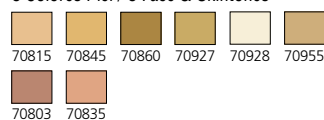

Non Dead Chaos

REF. 70108

Colores Panzer / Panzer Colors

REF. 70124

8 Colores Piel / 8 Face & Skintones

16 UNIDADES - 16 UNITS

REF. 70101

Folkstone Basics

REF. 70102

Folkstone Specialist

REF. 70107

WWII Alemán / WWII German

MODEL COLOR

16 UNIDADES - 16 UNITS

REF. 70109

WWII Aliados / WWII Allies

REF. 70125

16 Colores Piel / 16 Face & Skintones

REF. 70140

Colores Básicos U.S.A. / Basic Colors U.S.A.

REF. 70141

Colores Tierra / Earthtones

REF. 70142

Colores Edad Media / Medieval Colors

REF. 70144

Colores Equestres / Equestrian Colors

MODEL COLOR

16 UNIDADES - 16 UNITS

REF. 70145

Indios Americanos / Native Americans

REF. 70146

Náutico (Edad Vapor) / Naval (Steam Era)