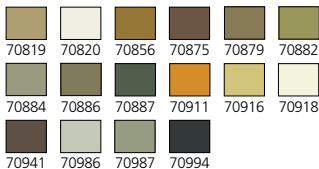

Non Dead Chaos

REF. 70108

Colores Panzer / Panzer Colors

REF. 70124

8 Colores Piel / 8 Face & Skintones

16 UNIDADES - 16 UNITS

REF. 70101

Folkstone Basics

REF. 70110

Colores Napoleónicos / Napoleonicos

REF. 70111

Guerra Civil Americana / American Civil War

REF. 70112

16 Wargame Especial / 16 Wargames Special

REF. 70114

WWII Alemán Cam. / WWII German Camouflage

REF. 70125

16 Colores Piel / 16 Face & Skintones

REF. 70140

Colores Básicos U.S.A. / Basic Colors U.S.A.

REF. 70141

Colores Tierra / Earthtones

REF. 70142

Colores Edad Media / Medieval Colors

REF. 70144

Colores Equestres / Equestrian Colors

MODEL COLOR

16 UNIDADES - 16 UNITS

REF. 70145

Indios Americanos / Native Americans

REF. 70146

Náutico (Edad Vapor) / Naval (Steam Era)