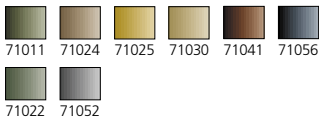

REF. 70125

16 Colores Piel / 16 Face & Skintones

REF. 70140

Colores Básicos U.S.A. / Basic Colors U.S.A.

REF. 70141

Colores Tierra / Earthtones

REF. 70142

Colores Edad Media / Medieval Colors

REF. 70144

Colores Equestres / Equestrian Colors

MODEL COLOR

16 UNIDADES - 16 UNITS

REF. 70145

Indios Americanos / Native Americans

REF. 70146

Náutico (Edad Vapor) / Naval (Steam Era)

REF. 70173

72 COLORES MILITARES / 72 MILITARY COLORS

Véase colores marcados  en el catálogo.
See colors with  on the catalogue.

Contiene / Contents

- 72 Colores Model Color
- 2 Mediums
- 3 Pinceles de Toray
- Carta de Colores
- 72 Basic Colors of Model Color
- 2 Mediums
- 3 Toray Brushes
- Color Chart

MODEL AIR

8 UNIDADES - 8 UNITS SETS

REF. 71175

WWII Alemán / WWII German Starter Set

REF. 71177

Colores Panzer / Panzer Colors

REF. 71174

Colores Básicos / Basic Colors