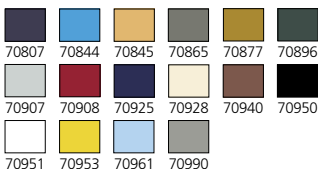

Non Dead Chaos

REF. 70108

Colores Panzer / Panzer Colors

REF. 70124

8 Colores Piel / 8 Face & Skintones

16 UNIDADES - 16 UNITS

REF. 70101

Folkstone Basics

REF. 70102

Folkstone Specialist

REF. 70107

WWII Alemán / WWII German

MODEL COLOR

16 UNIDADES - 16 UNITS

REF. 70109

WWII Aliados / WWII Allies

REF. 70110

Colores Napoleónicos / Napoleonicos

REF. 70111

Guerra Civil Americana / American Civil War

REF. 70112

16 Wargame Especial / 16 Wargames Special

REF. 70114

WWII Alemán Cam. / WWII German Camouflage

REF. 70125

16 Colores Piel / 16 Face & Skintones

REF. 70140

Colores Básicos U.S.A. / Basic Colors U.S.A.

REF. 70141

Colores Tierra / Earthtones

REF. 70142

Colores Edad Media / Medieval Colors