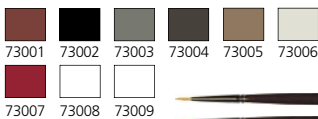

REF. 70125

16 Colores Piel / 16 Face & Skintones

REF. 70140

Colores Básicos U.S.A. / Basic Colors U.S.A.

REF. 70141

Colores Tierra / Earthtones

REF. 70142

Colores Edad Media / Medieval Colors

REF. 70144

Colores Equestres / Equestrian Colors

MODEL COLOR

16 UNIDADES - 16 UNITS

REF. 70145

Indios Americanos / Native Americans

REF. 70146

Náutico (Edad Vapor) / Naval (Steam Era)

- 8 Colores Primarios
- 2 Pinceles de Toray
- Paleta
- Figura de Plástico
- Carta de Colores
- 8 Primary Colors
- 2 Toray brushes
- Palette
- Plastic Figure
- Color Chart

MODEL COLOR

CAJAS - BOX SETS

REF. 73099

MALETINES - PLASTIC CASE

REF. 70172

72 COLORES BÁSICOS / 72 BASIC COLORS

Véase colores marcados  en el catálogo.
See colors with  on the catalogue.

Contiene / Contents

- 72 Colores Model Color
- 3 Pinceles de Toray
- Carta de Colores
- 72 Basic Colors of Model Color
- 3 Toray brushes
- Color Chart