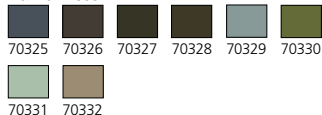

REF. 70127

Panzer Aces N°4