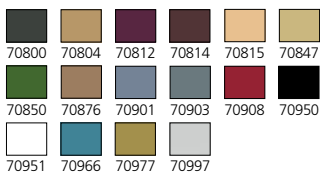

REF. 70110

Colores Napoleónicos / Napoleonicos

REF. 70111

Guerra Civil Americana / American Civil War

REF. 70112

16 Wargame Especial / 16 Wargames Special

REF. 70114

WWII Alemán Cam. / WWII German Camouflage

REF. 70125

16 Colores Piel / 16 Face & Skintones

REF. 70140

Colores Básicos U.S.A. / Basic Colors U.S.A.

REF. 70141

Colores Tierra / Earthtones

REF. 70142

Colores Edad Media / Medieval Colors

REF. 70144

Colores Equestres / Equestrian Colors

MODEL COLOR

16 UNIDADES - 16 UNITS

REF. 70145

Indios Americanos / Native Americans

REF. 70146

Náutico (Edad Vapor) / Naval (Steam Era)

- 8 Colores Primarios
- 2 Pinceles de Toray
- Paleta
- Figura de Plástico
- Carta de Colores
- 8 Primary Colors
- 2 Toray brushes
- Palette
- Plastic Figure
- Color Chart

MODEL COLOR

CAJAS - BOX SETS

REF. 73099